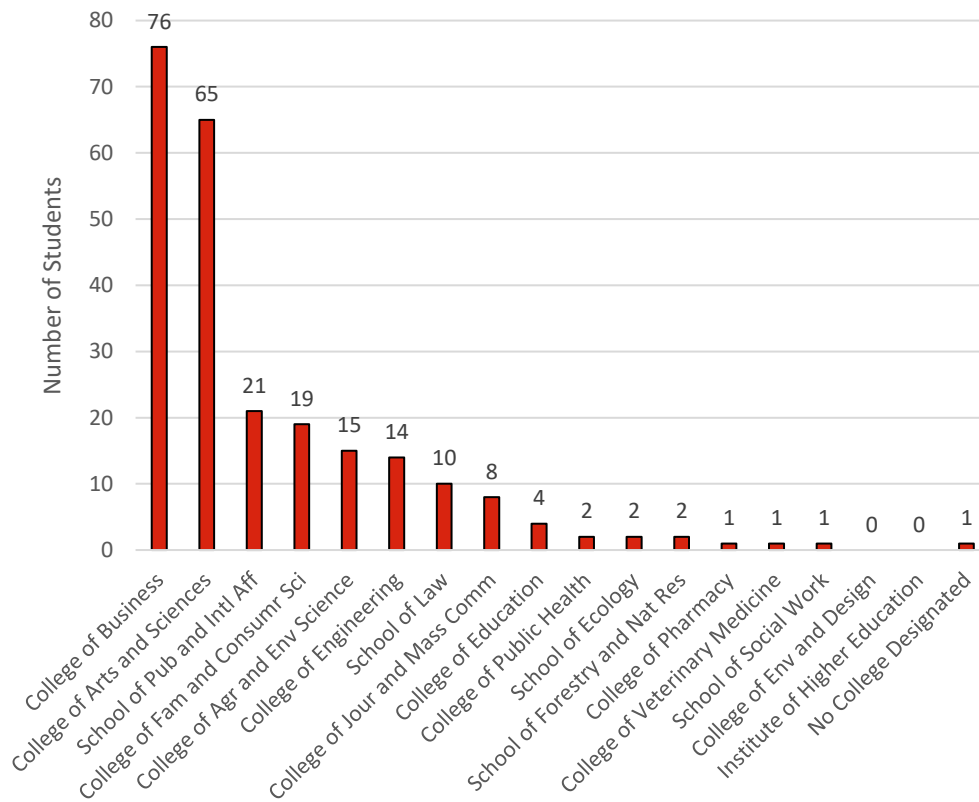

**Figure 11**  
**PARTICIPATION IN EDUCATION ABROAD BY SCHOOL OR COLLEGE**  
**ACADEMIC YEAR 2020-21**

**PARTICIPATION IN EDUCATION ABROAD BY TOP COUNTRIES OF STUDY**  
**ACADEMIC YEAR 2020-21**

Country	Number of Participants	Percent
South Korea	17	9.4%
Germany	17	9.4%
Spain	16	8.9%
United Kingdom	10	5.6%
Italy	6	3.3%
All Other Countries Combined	79	43.9%
Virtual	35	19.4%
Total	180	100.0%

Note: Total includes students who participated in programs conducted in multiple countries.

Source: Office of Global Engagement