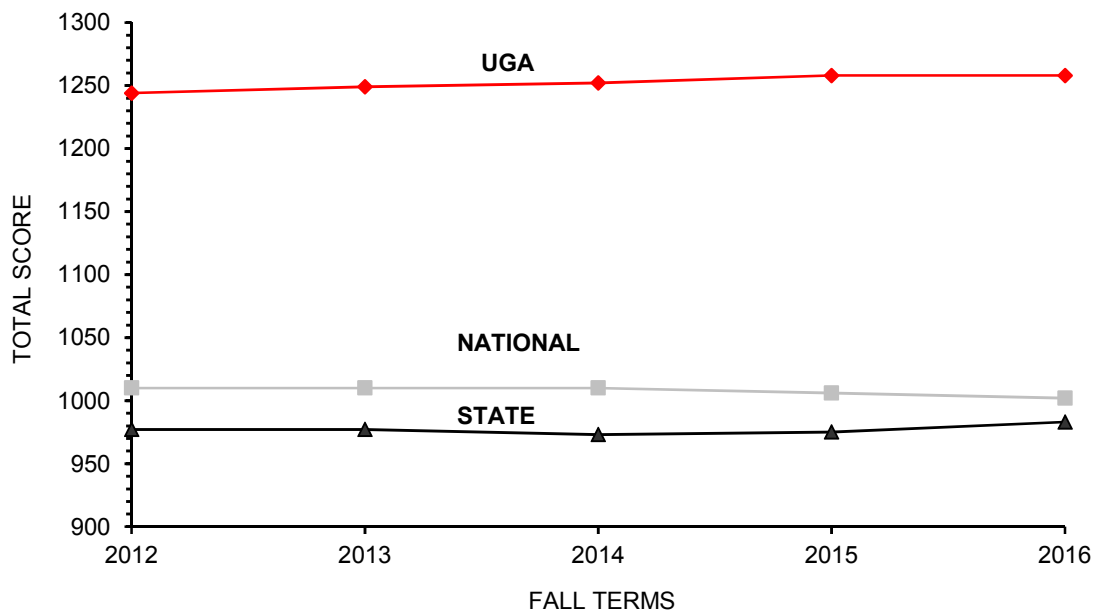

**MEAN SCHOLASTIC APTITUDE TEST (SAT) SCORES FOR ENTERING FRESHMEN  
FALL TERMS 2012-2016**

Fall Term	Number of Scores	Critical Reading Score			Mathematics Score			Total Score		
		UGA Mean	Nat'l Mean	State Mean	UGA Mean	Nat'l Mean	State Mean	UGA Mean	Nat'l Mean	State Mean
2012	3,126	617	496	488	627	514	489	1244	1010	977
2013	3,221	620	496	490	629	514	487	1249	1010	977
2014	2,878	622	497	488	630	513	485	1252	1010	973
2015	2,526	625	495	490	633	511	485	1258	1006	975
2016	2,571	626	494	493	632	508	490	1258	1002	983

Note: Due to rounding, the UGA Total Score may not equal the sum of the UGA Critical Reading and Math Scores.

**Figure 3  
MEAN SAT SCORES FOR ENTERING FRESHMEN  
FALL TERMS 2012-2016**

Source: Office of Institutional Research, The College Board 2016 Profile of College-Bound Seniors