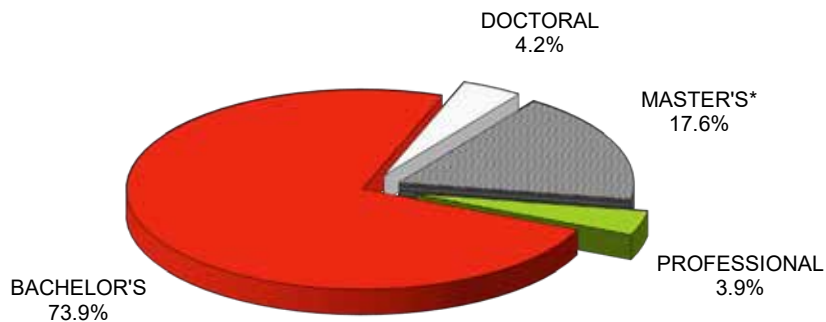

**DEGREES CONFERRED BY SCHOOL OR COLLEGE AND DEGREE LEVEL
FISCAL YEAR 2020-21**

College/School	Degree Level				Total
	Bachelor's	Master's*	Professional	Doctoral	
Agricultural & Environmental Sciences	403	122		37	562
Arts & Sciences	2,643	248		166	3,057
Business	2,240	512		10	2,762
Ecology	52	9		6	67
Education	611	439		115	1,165
Engineering	427	30		12	469
Environment & Design	42	39		1	82
Family & Consumer Sciences	601	64		19	684
Forestry & Natural Resources	77	49		22	148
Journalism & Mass Communication	545	63		6	614
Law		15	200		215
Pharmacy	20	18	128	6	172
Public Health	140	65		17	222
Public & International Affairs	452	102		9	563
Social Work	49	209		2	260
Veterinary Medicine		26	115	24	165
Biomedical & Health Sciences Institute				1	1
Institute of Bioinformatics		2		6	8
Institute of Higher Education		4		4	8
Biomed & Translational Sci Ins				6	6
Total	8,302	2,016	443	469	11,230

**Figure 7
DEGREES CONFERRED BY LEVEL
FISCAL YEAR 2020-21**

* Includes Educational Specialist degrees (Ed.S.)

Source: Office of Institutional Research