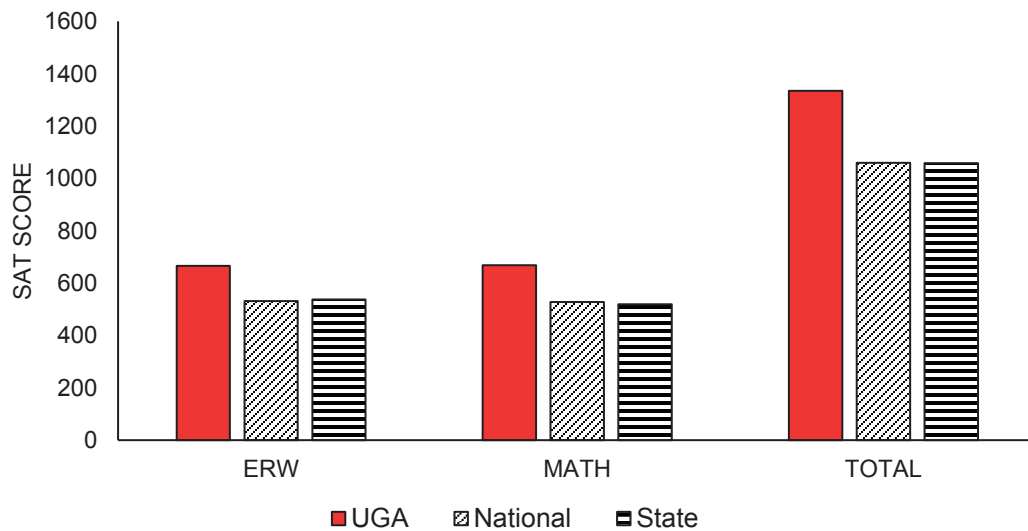

**MEAN SCHOLASTIC APTITUDE TEST SCORES FOR ENTERING FRESHMEN
FALL TERMS 2017-2019**

Fall Term	Number of Scores	Evidence-Based Reading and Writing Score (ERW)			Mathematics Score (MATH)			Total Score		
		UGA Mean	Nat'l Mean	State Mean	UGA Mean	Nat'l Mean	State Mean	UGA Mean	Nat'l Mean	State Mean
2017	2,239	648	533	535	633	527	515	1281	1060	1050
2018	2,940	662	536	542	657	531	522	1319	1068	1064
2019	3,280	666	531	538	668	528	519	1334	1059	1058

Note: Due to rounding, the Total Score may not equal the sum of the Evidence-Based Reading and Writing (ERW) and Math Scores (MATH).

**Figure 3
MEAN SCHOLASTIC APTITUDE TEST SCORES FOR ENTERING FRESHMEN
FALL 2019**