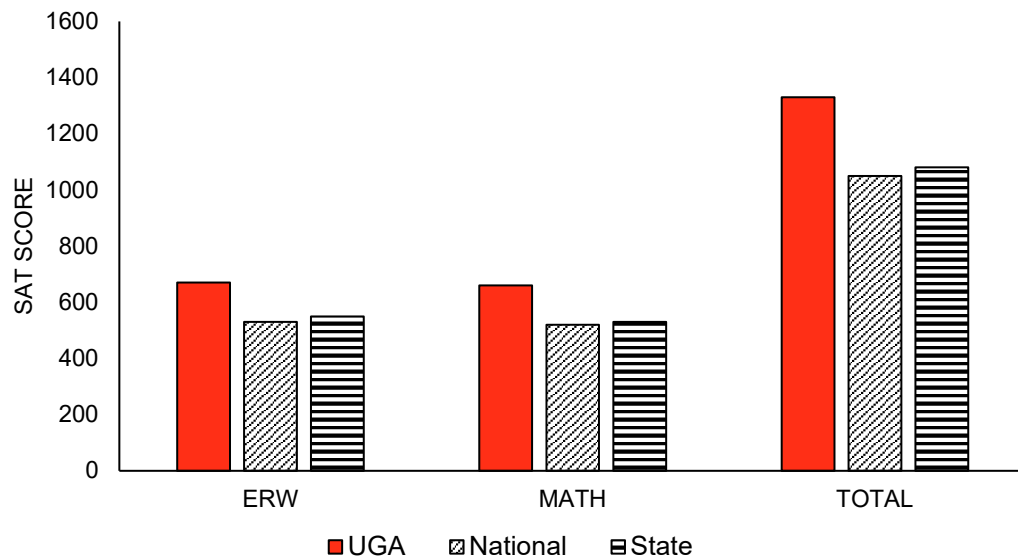

**MEAN SCHOLASTIC APTITUDE TEST SCORES FOR ENTERING FRESHMEN
FALL TERMS 2018-2021**

Fall Term	Number of Scores	Evidence-Based Reading and Writing Score (ERW)			Mathematics Score (MATH)			Total Score		
		UGA Mean	Nat'l Mean	State Mean	UGA Mean	Nat'l Mean	State Mean	UGA Mean	Nat'l Mean	State Mean
2018	2,940	662	536	542	657	531	522	1319	1068	1064
2019	3,280	666	531	538	668	528	519	1334	1059	1058
2020	3,181	662	528	537	657	523	516	1318	1051	1053
2021	2,627	670	530	550	660	520	530	1330	1050	1080

Note: Due to rounding, the Total Score may not equal the sum of the Evidence-Based Reading and Writing (ERW) and Math Scores (MATH).

**Figure 3
MEAN SCHOLASTIC APTITUDE TEST SCORES FOR ENTERING FRESHMEN
FALL 2021**