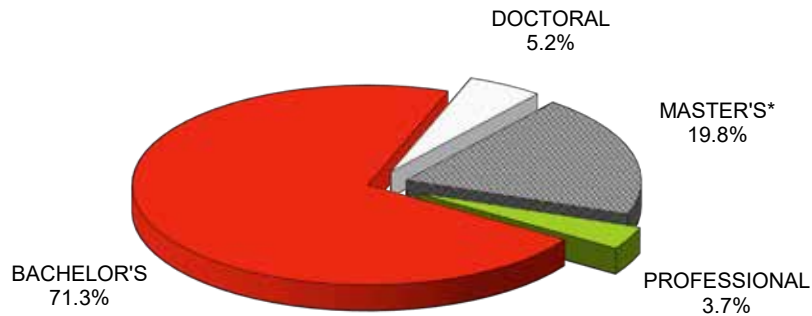

**DEGREES CONFERRED BY SCHOOL OR COLLEGE AND DEGREE LEVEL
FISCAL YEAR 2021-22**

College/School	Degree Level				Total
	Bachelor's	Master's*	Professional	Doctoral	
Agricultural & Environmental Sciences	349	129		48	526
Arts & Sciences	2,681	237		213	3,131
Business	2,245	585		19	2,849
Ecology	44	14		5	63
Education	624	580		148	1,352
Engineering	428	29		16	473
Environment & Design	45	26		4	75
Family & Consumer Sciences	543	92		18	653
Forestry & Natural Resources	74	64		11	149
Journalism & Mass Communication	558	78		8	644
Law		25	192		217
Pharmacy	30	14	125	12	181
Public Health	152	72		23	247
Public & International Affairs	402	107		16	525
Social Work	46	196		5	247
Veterinary Medicine		26	110	22	158
Institute of Bioinformatics		2		7	9
Institute of Higher Education		6		17	23
Biomed & Translational Sci Ins				5	5
Total	8,221	2,282	427	597	11,527

**Figure 7
DEGREES CONFERRED BY LEVEL
FISCAL YEAR 2020-21**

* Includes Educational Specialist degrees (Ed.S.)

Source: Office of Institutional Research