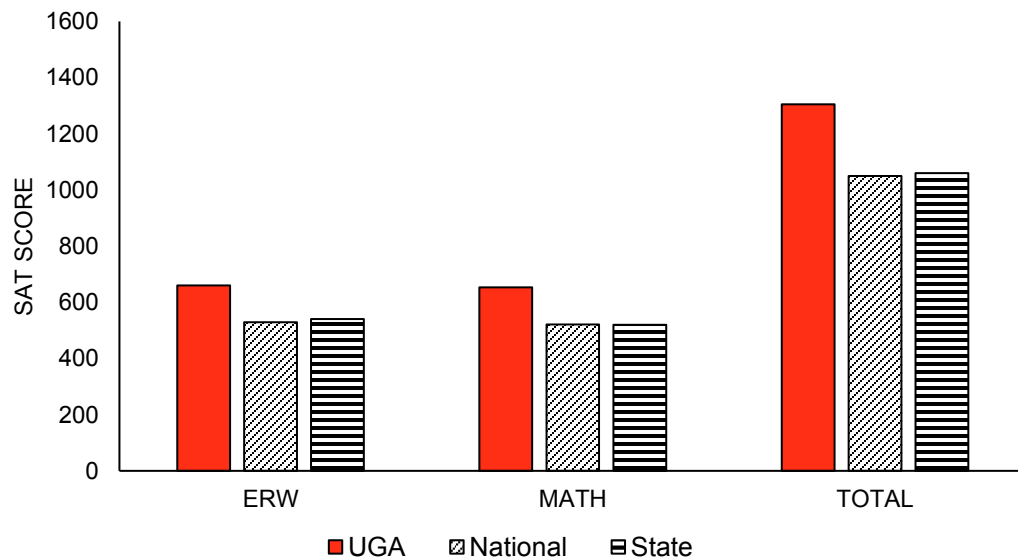

**MEAN SCHOLASTIC APTITUDE TEST SCORES FOR ENTERING FRESHMEN  
FALL TERMS 2019-2022**

Fall Term	Number of Scores	Evidence-Based Reading and Writing Score (ERW)			Mathematics Score (MATH)			Total Score		
		UGA Mean	Nat'l Mean	State Mean	UGA Mean	Nat'l Mean	State Mean	UGA Mean	Nat'l Mean	State Mean
2019	3,280	666	531	538	668	528	519	1334	1059	1058
2020	3,181	662	528	537	657	523	516	1318	1051	1053
2021	2,627	670	530	550	660	520	530	1330	1050	1080
2022	4,270	660	529	541	653	521	520	1305	1050	1060

Note: Due to rounding, the Total Score may not equal the sum of the Evidence-Based Reading and Writing (ERW) and Math Scores (MATH).

**Figure 3  
MEAN SCHOLASTIC APTITUDE TEST SCORES FOR ENTERING FRESHMEN  
FALL 2022**